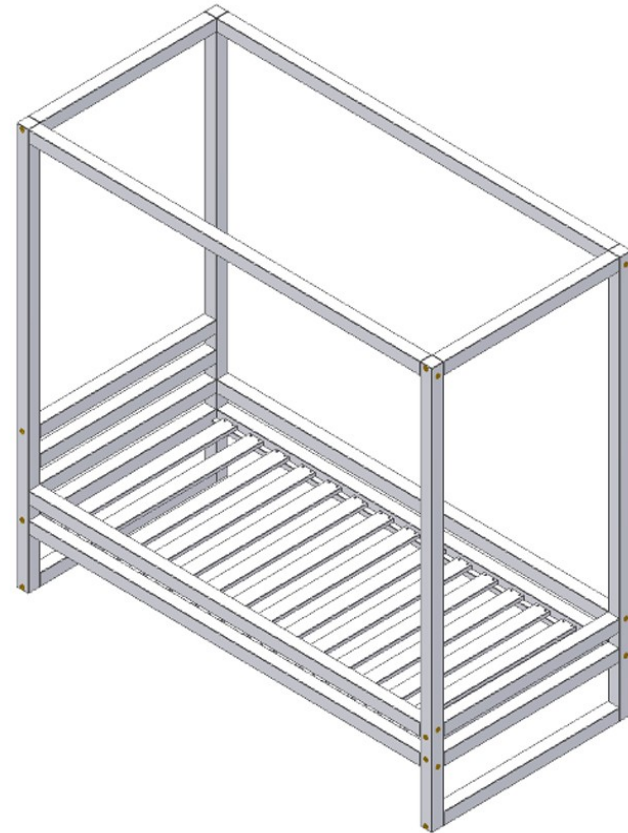

MANUAL BALDEE

28x

52x

(190 cm)

56x

(200 cm)

36x

1